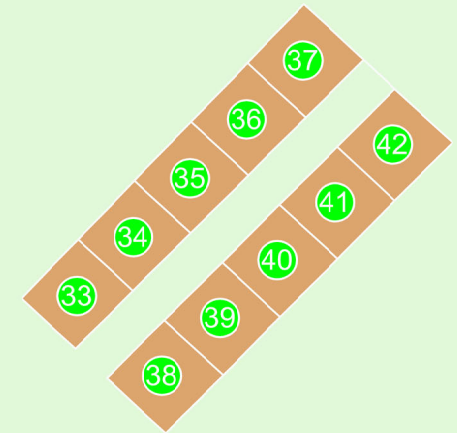

OR CENTER

MAIN STAGE

KID'S ZONE

DAY PARKING

PREMIUM (36)

CABINS (5)

SOUTHERN GAP
MOUNTAIN MAYHEM
CABINS AND
PREMIUM
CAMPING LAYOUT