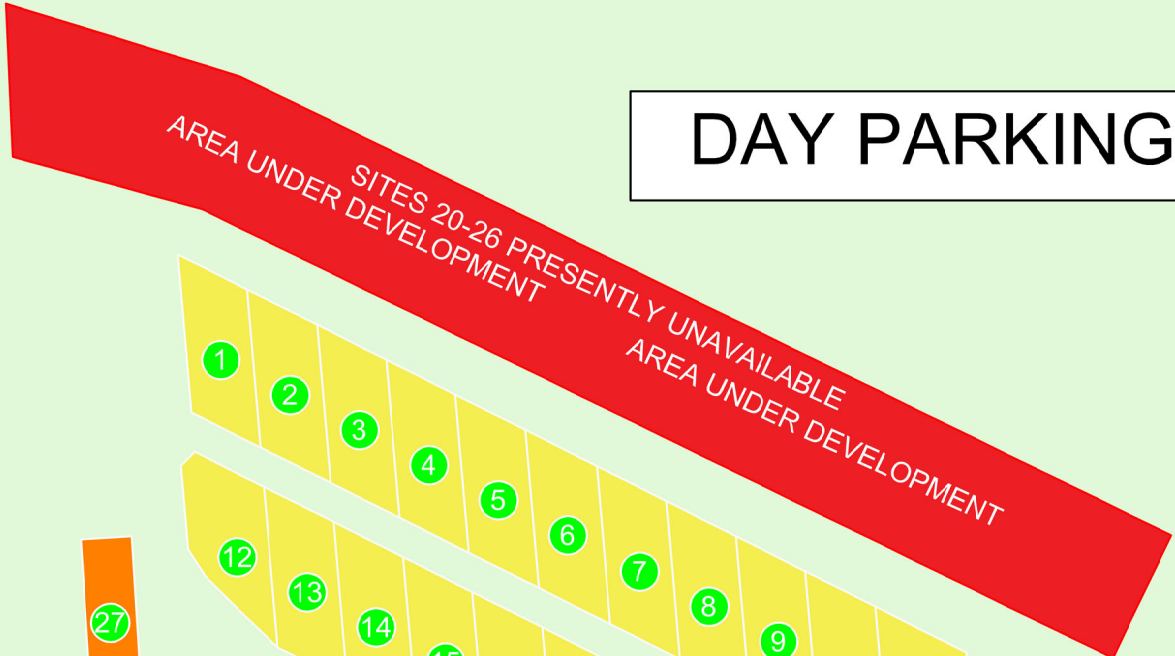

OR CENTER

MAIN STAGE

KID'S ZONE

DAY PARKING

PREMIUM (36)

CABINS (5)

SOUTHERN GAP
MOUNTAIN MAYHEM
CABINS AND
PREMIUM
CAMPING LAYOUT