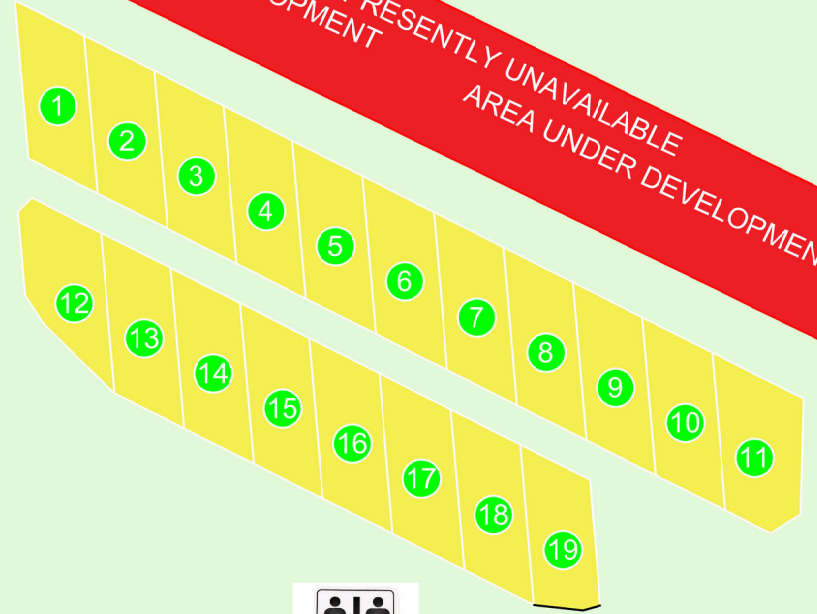

OR CENTER

MAIN STAGE

KID'S ZONE

DAY PARKING

PREMIUM (36)

CABINS (5)

SOUTHERN GAP
MOUNTAIN MAYHEM
CABINS AND
PREMIUM
CAMPING LAYOUT