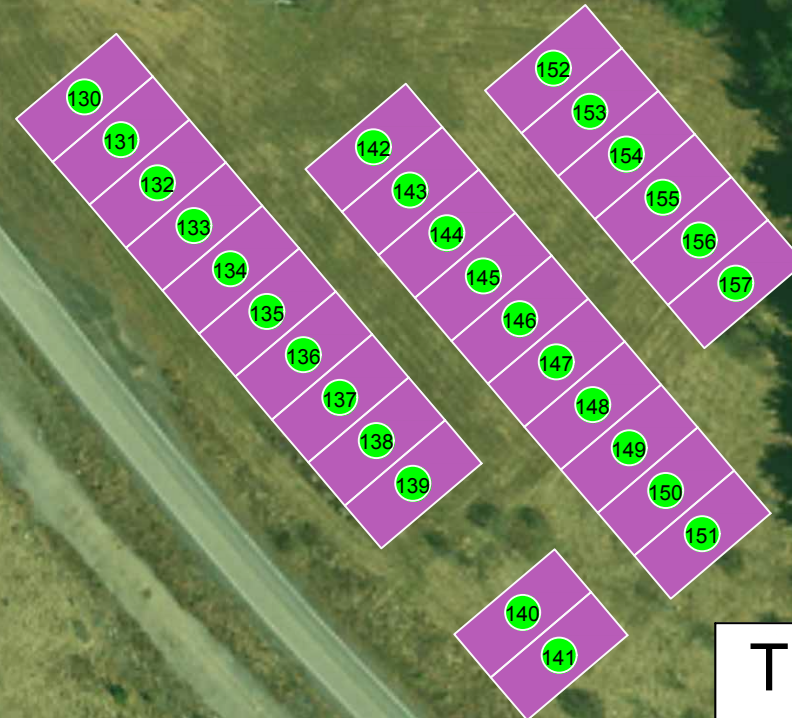

MAIN
ENTRANCE

SOUTHERN GAP
MOUNTAIN MAYHEM
THE FLATS
CAMPING LAYOUT

THE FLATS (28)

VENDOR ROW

DUMPSTER

UTV
PARKING

VISITOR CENTER
REGISTRATION

VISITOR CENTER