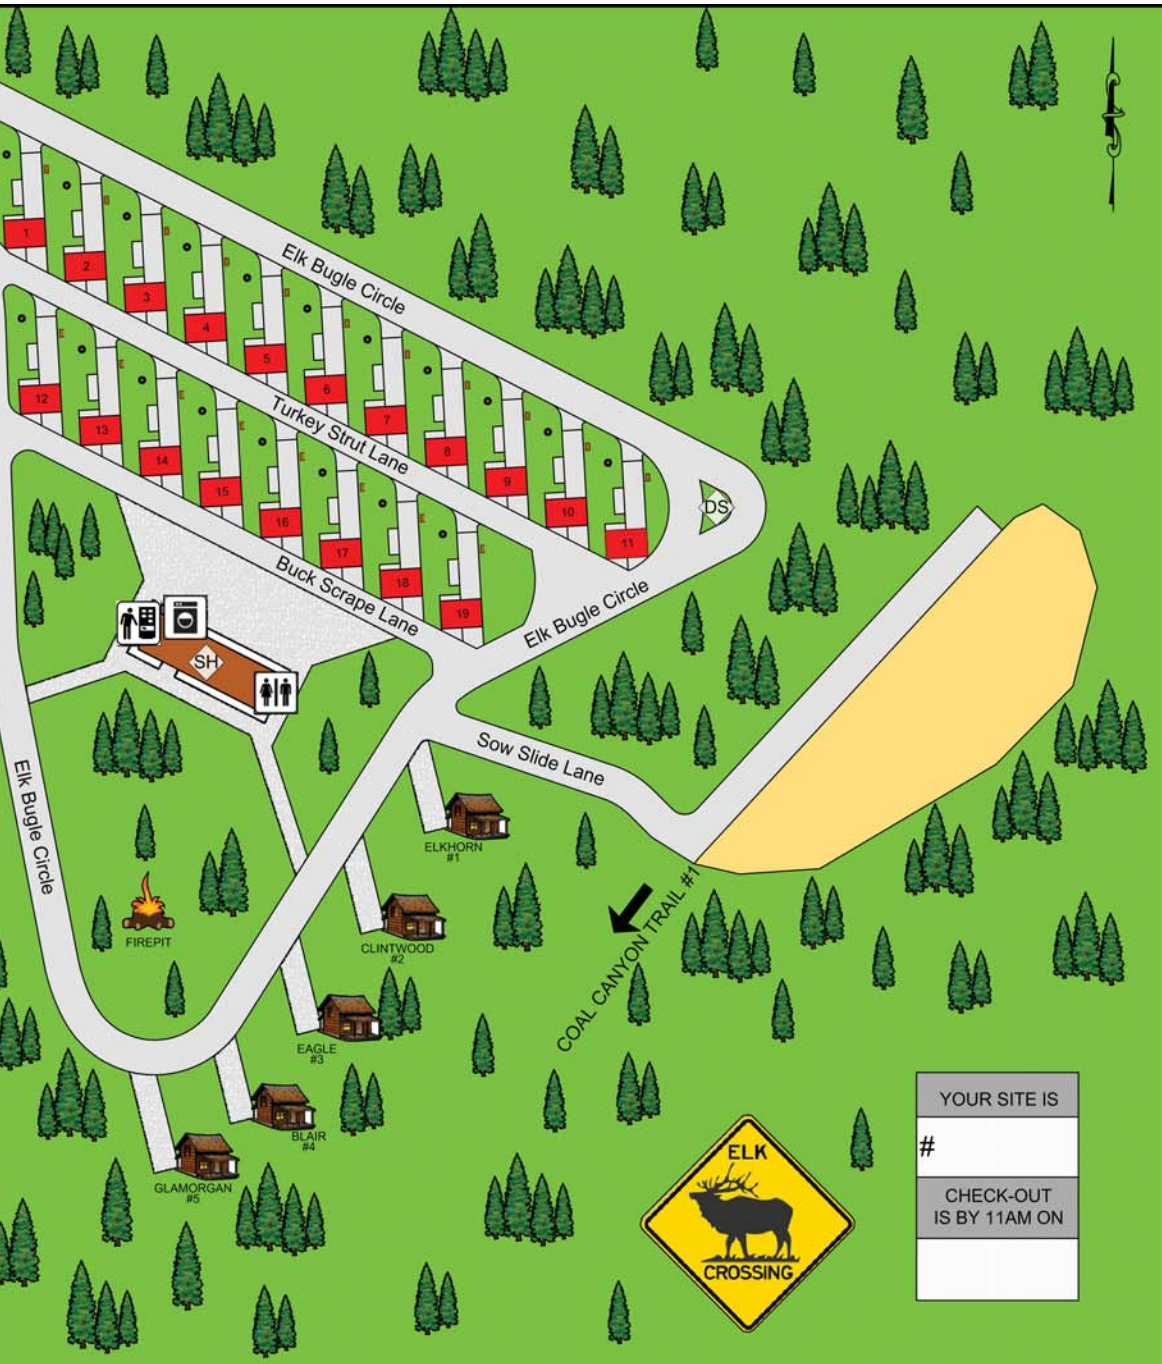

Elk Bugle Circle

SPEED LIMIT 5

LEGEND

-  RV PULL-THRU'S
-  PRIMITIVE CAMPING (NO HOOKUPS)
-  CABIN
-  VENDING MACHINES
-  LAUNDRY ROOM
-  RESTROOMS
-  SHOWERS
-  DUMP STATION
-  FIREPIT

LIKE US AT WWW.FACEBOOK.COM/SOGAPADVENTURE

FOLLOW US ON INSTAGRAM
[SOUTHERN GAP OUTDOOR ADVENTURES](https://www.instagram.com/southern-gap-outdoor-adventures)

1124 CHIPPING SPARROW ROAD
GRUNDY, VA 24614
(276)244-1111
WWW.SGADVENTURES.COM

YOUR SITE IS
#
CHECK-OUT IS BY 11AM ON